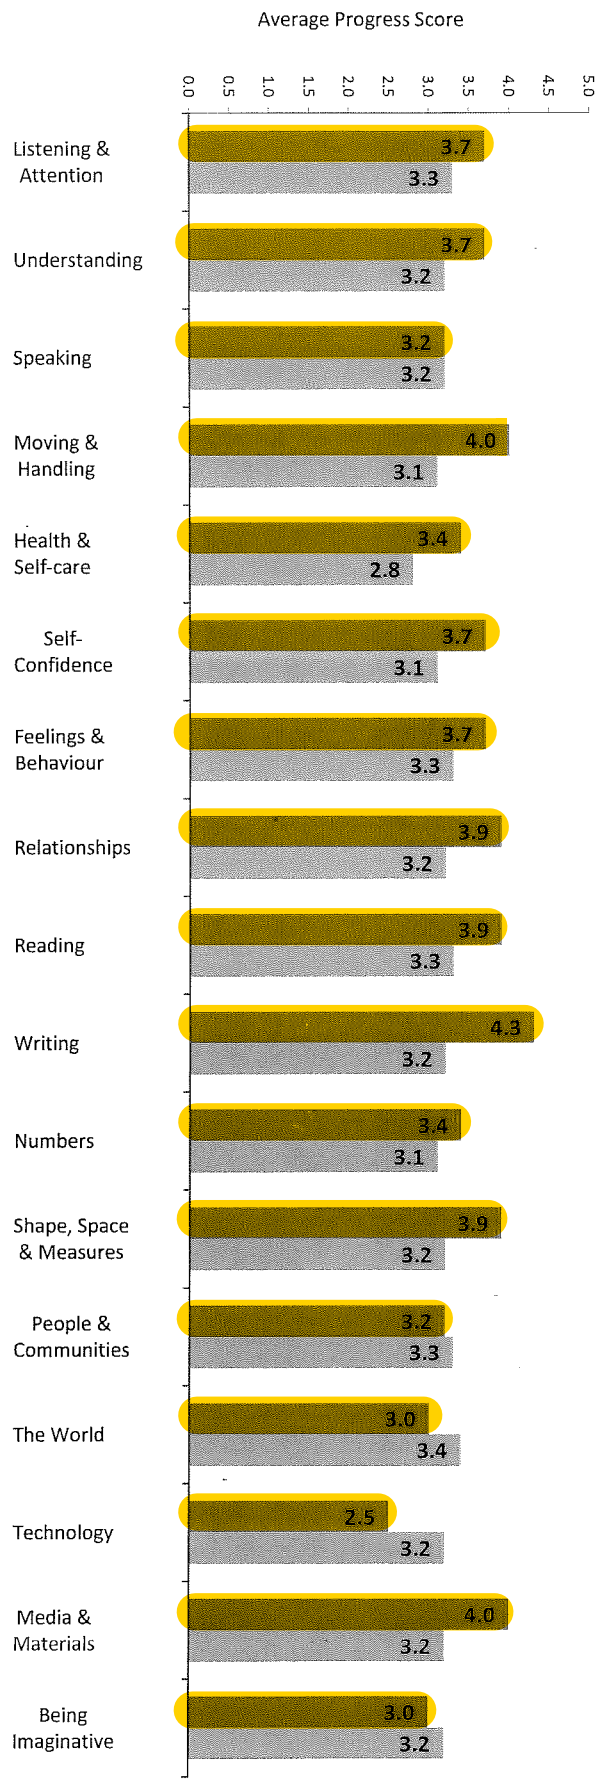

ST JOHN THE BAPTIST CATHOLIC PRIMARY SCH (DfE: 3463)
EARLY YEARS FOUNDATION STAGE PROFILE PROGRESS ANALYSIS 2016
 School Progress points (July - Oct) compared to the Cornwall Average

Gap Progress Analysis: School Progress points in each aspect minus the Cornwall Average 2016

Average Total Score (Cornwall figure in brackets): 301 (305)
 Based on 12 Boys(s) and 15 Girl(s). Cornwall figures represent 93 participating schools.

* Negative values displayed in Orange, Positive values in blue.