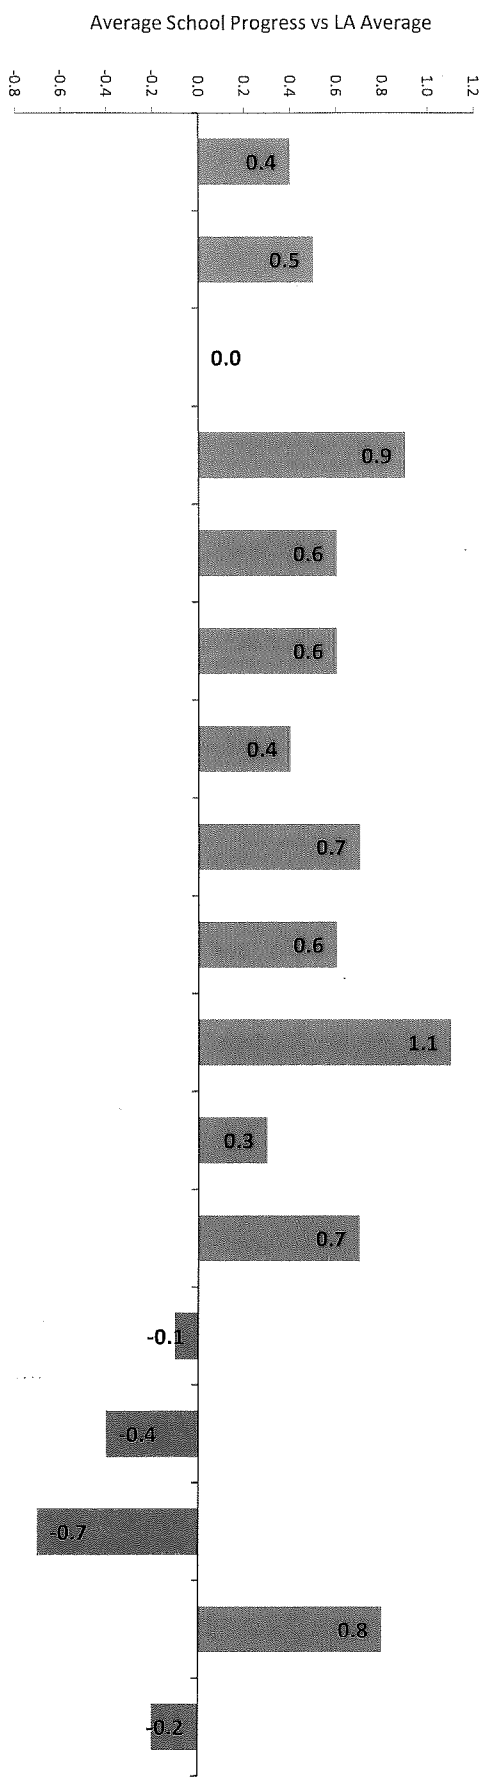

ST JOHN THE BAPTIST CATHOLIC PRIMARY SCH (DfE: 3463)
EARLY YEARS FOUNDATION STAGE PROFILE PROGRESS ANALYSIS 2016
 School Progress points (July - Oct) compared to the Cornwall Average

Gap Progress Analysis: School Progress points in each aspect minus the Cornwall Average 2016

Average Total Score (Cornwall figure in brackets): 301 (305)
 Based on 12 Boys(s) and 15 Girl(s). Cornwall figures represent 93 participating schools.

* Negative values displayed in Orange, Positive values in blue.